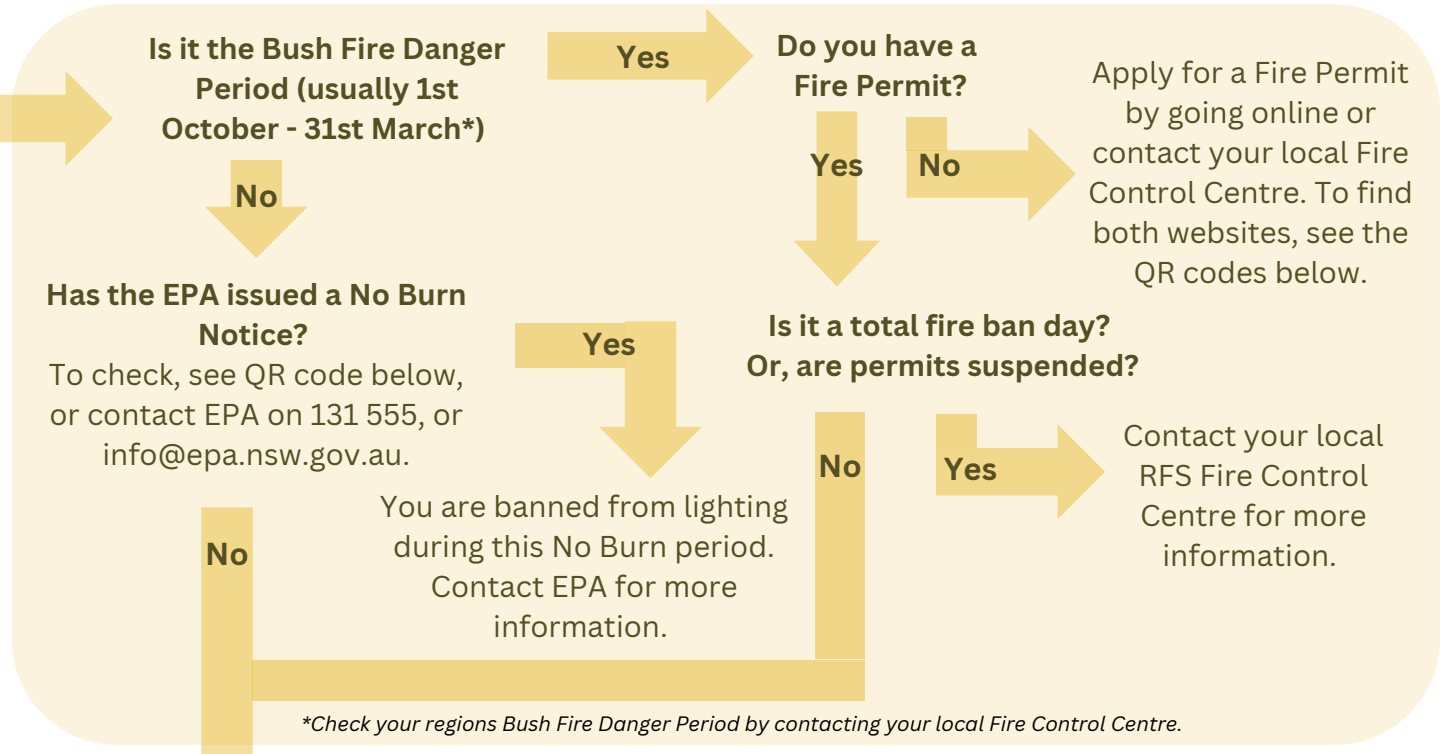

Pathway for Burning on Private Property in NSW

Planning

Approvals

Preparation

Congratulations. With the right conditions, you should be ready to burn!

RFS Fire Control Centre	Fire Permit Form	HRC Instructions	HRC Application form	Notify RFS of your burn form	LLS Environmental Protection Works	EPA No Burn Notices